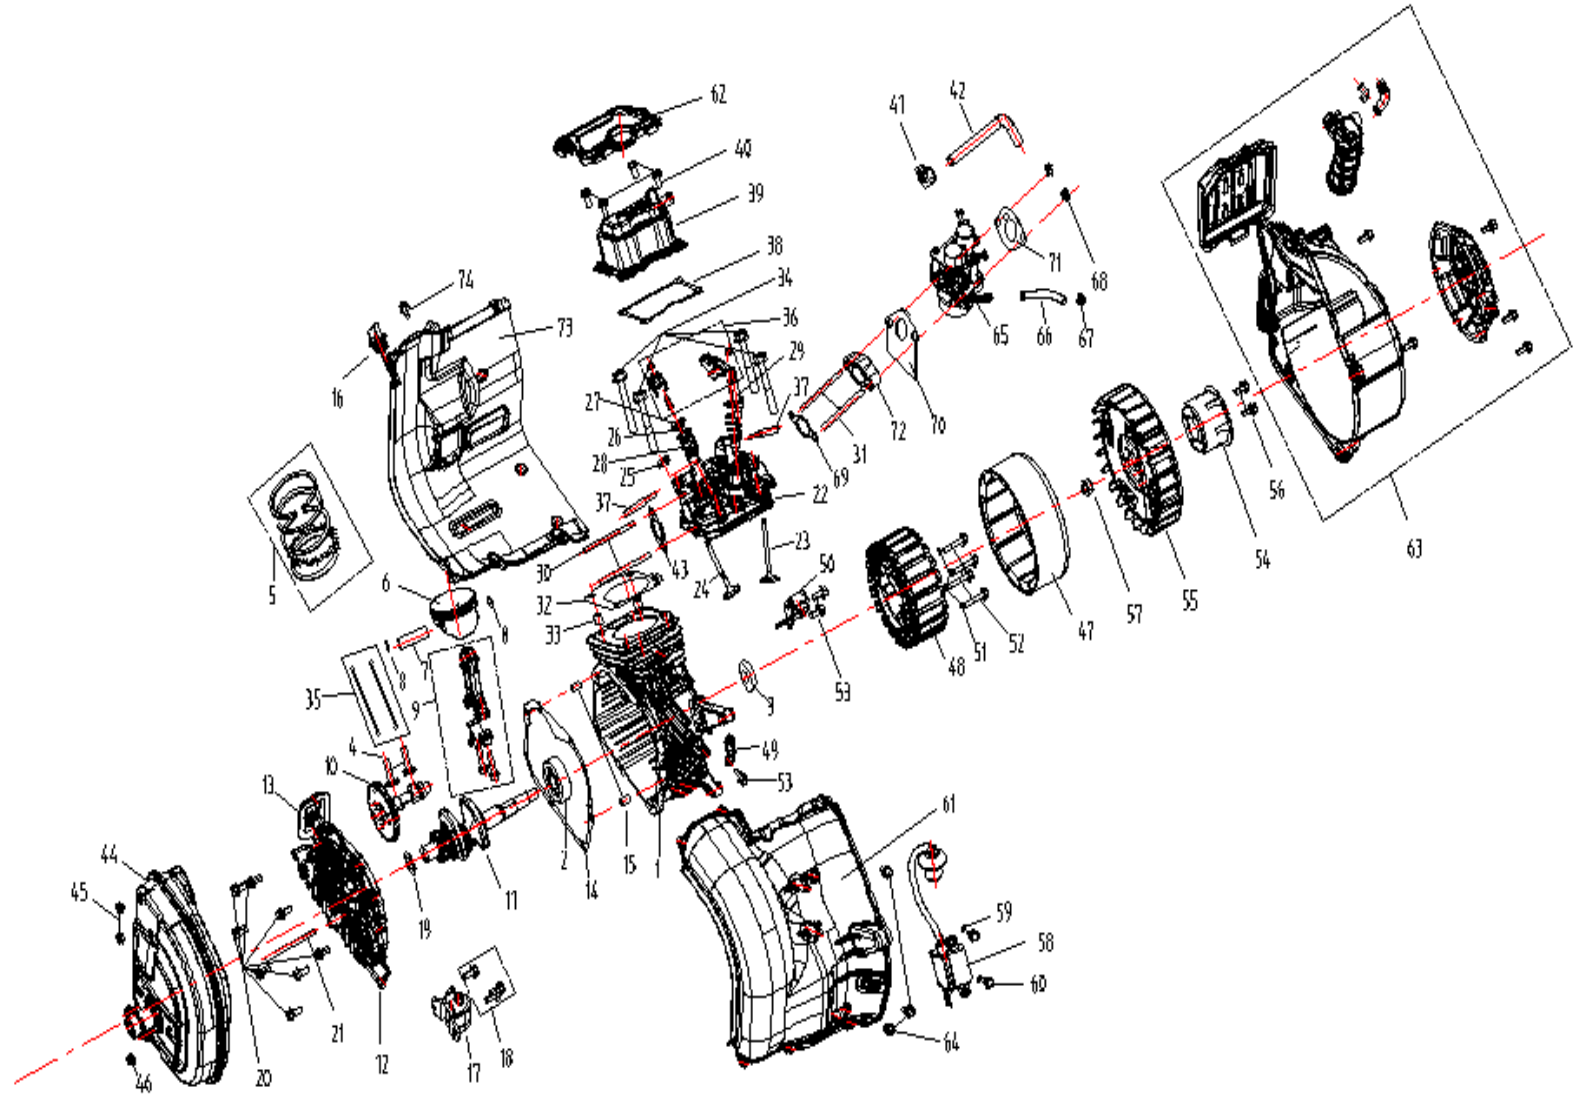

Engine:

Part #	Item Code	Description	Qty
16	812856	OIL DIPSTICK ASSEMBLY	1
17	812695	OIL SENSOR	1
42	812672	EXHAUST PIPE	1
43	812658	MUFFLER GASKET	1
45	812615	NUT	2
58	812716	IGNITION COIL	1
63	812712	RECOIL STARTER ASSEMBLY	1
65	812721	CARBURETOR	1
70	812660	CARBURETOR GASKET	1
71	812651	AIR FILTER GASKET	1

Motor Assembly:

Part #	Item Code	Description	Qty
5	812720	MUFFLER COMPONENT	1
6	812752	AIR FILTER ELEMENT	1

Fuel Tank:

Part #	Item Code	Description	Qty
3	812690	FUEL TANK CAP	1
5	812664	FILTER SCREEN	1
8	812669	OIL FILTER	1

Right Casing:

Part #	Item Code	Description	Qty
3	812855	MAINTENANCE COVER PLATE	1

Intake Cover Plate:

Part #	Item Code	Description	Qty
5	812735	CONTROL PANEL	1

Base Plate Assembly:

Part #	Item Code	Description	Qty
1	812676	SHOCK ABSORBING BEARING	4
8	812675	SHOCK ABSORBING RUBBER PAD	4
11	812740	INVERTER	2