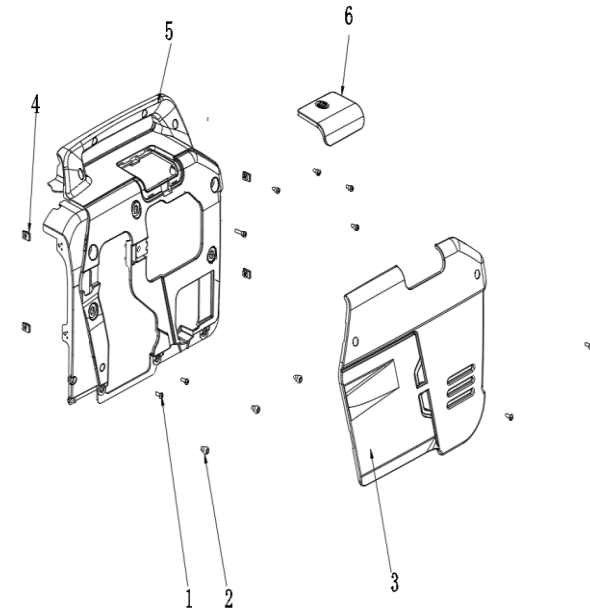

Motor Assembly:

Part #	Item Code	Description	Qty
5	812720	MUFFLER COMPONENT	1
6	812752	AIR FILTER ELEMENT	1

Fuel Tank:

Part #	Item Code	Description	Qty
3	812690	FUEL TANK CAP	1
5	812664	FILTER SCREEN	1
8	812669	OIL FILTER	1

Right Casing:

Part #	Item Code	Description	Qty
3	812855	MAINTENANCE COVER PLATE	1

Intake Cover Plate:

Part #	Item Code	Description	Qty
5	812735	CONTROL PANEL	1

Base Plate Assembly:

Part #	Item Code	Description	Qty
1	812676	SHOCK ABSORBING BEARING	4
8	812675	SHOCK ABSORBING RUBBER PAD	4
11	812740	INVERTER	2