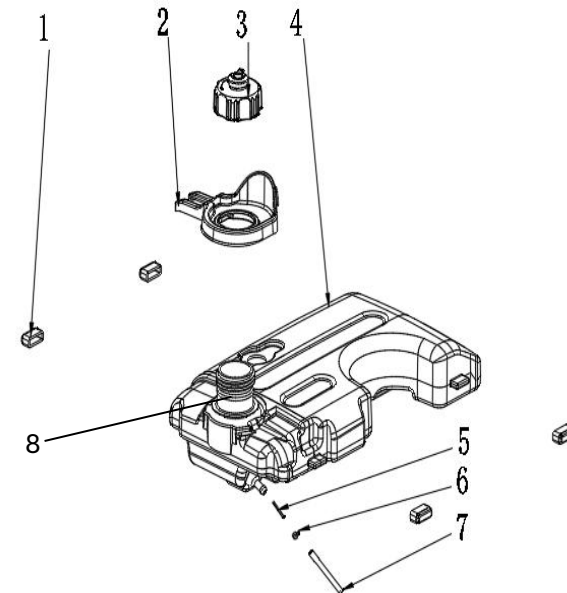

Engine:

Part #	Item Code	Description	Qty
16	812856	OIL DIPSTICK ASSEMBLY	1
17	812695	OIL SENSOR	1
42	812672	EXHAUST PIPE	1
43	812658	MUFFLER GASKET	1
45	812615	NUT	2
58	812716	IGNITION COIL	1
63	812712	RECOIL STARTER ASSEMBLY	1
65	812721	CARBURETOR	1
70	812660	CARBURETOR GASKET	1
71	812651	AIR FILTER GASKET	1

Motor Assembly:

Part #	Item Code	Description	Qty
5	812720	MUFFLER COMPONENT	1
6	812752	AIR FILTER ELEMENT	1

Fuel Tank:

Part #	Item Code	Description	Qty
3	812690	FUEL TANK CAP	1
5	812664	FILTER SCREEN	1
8	812669	OIL FILTER	1

Right Casing:

Part #	Item Code	Description	Qty
3	812855	MAINTENANCE COVER PLATE	1

Intake Cover Plate:

Part #	Item Code	Description	Qty
5	812735	CONTROL PANEL	1

Base Plate Assembly:

Part #	Item Code	Description	Qty
1	812676	SHOCK ABSORBING BEARING	4
8	812675	SHOCK ABSORBING RUBBER PAD	4
11	812740	INVERTER	2