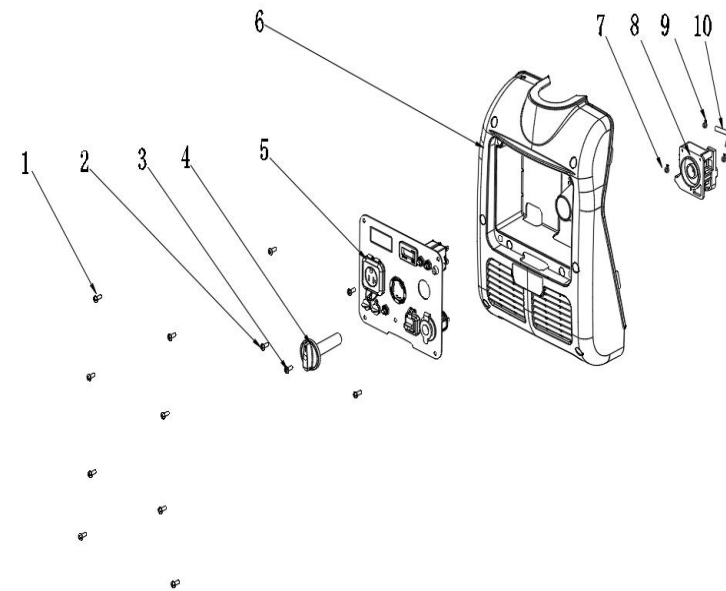

Right Casing:

Part #	Item Code	Description	Qty
3	812855	MAINTENANCE COVER PLATE	1

Intake Cover Plate:

Part #	Item Code	Description	Qty
5	812735	CONTROL PANEL	1

Base Plate Assembly:

Part #	Item Code	Description	Qty
1	812676	SHOCK ABSORBING BEARING	4
8	812675	SHOCK ABSORBING RUBBER PAD	4
11	812740	INVERTER	2