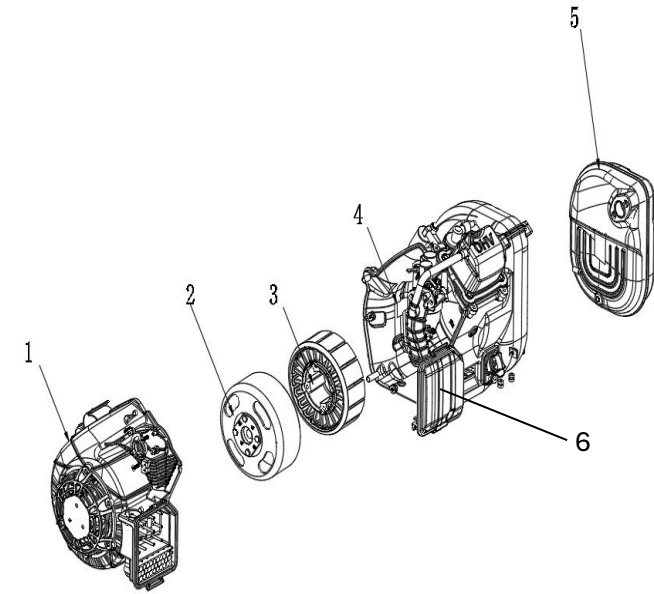

Engine:

Part #	Item Code	Description	Qty
16	812856	OIL DIPSTICK ASSEMBLY	1
17	812695	OIL SENSOR	1
42	812672	EXHAUST PIPE	1
43	812658	MUFFLER GASKET	1
45	812615	NUT	2
58	812716	IGNITION COIL	1
63	812712	RECOIL STARTER ASSEMBLY	1
65	812721	CARBURETOR	1
70	812660	CARBURETOR GASKET	1
71	812651	AIR FILTER GASKET	1

Motor Assembly:

Part #	Item Code	Description	Qty
5	812720	MUFFLER COMPONENT	1
6	812752	AIR FILTER ELEMENT	1

Fuel Tank:

Part #	Item Code	Description	Qty
3	812690	FUEL TANK CAP	1
5	812664	FILTER SCREEN	1
8	812669	OIL FILTER	1

Right Casing:

Part #	Item Code	Description	Qty
3	812855	MAINTENANCE COVER PLATE	1

Intake Cover Plate:

Part #	Item Code	Description	Qty
5	812735	CONTROL PANEL	1

Base Plate Assembly:

Part #	Item Code	Description	Qty
1	812676	SHOCK ABSORBING BEARING	4
8	812675	SHOCK ABSORBING RUBBER PAD	4
11	812740	INVERTER	2